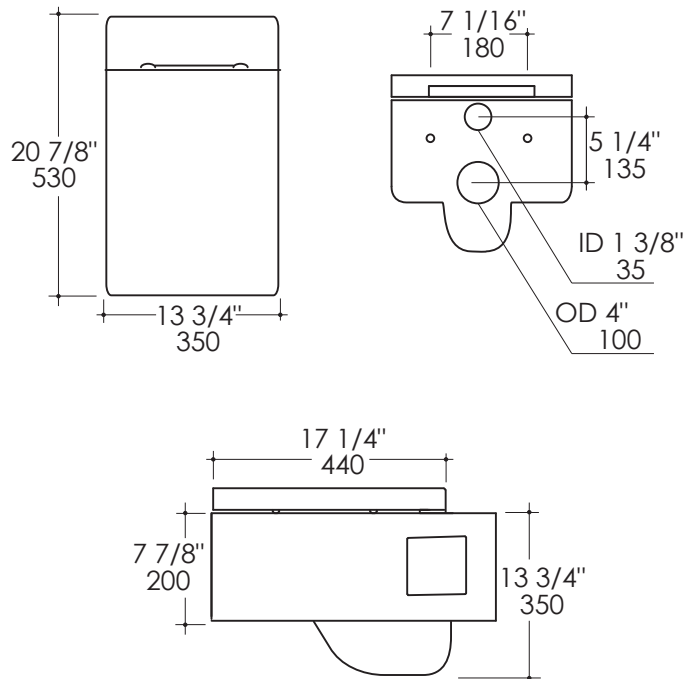

### Features:

- Porcelain toilet with composite seat cover
- Wall-hung installation
- Requires concealed flushing system and flush actuator (sold separately)
- Soft-closing seat cover is included
- Weight: 70 lbs.
- ADA compliant if installed according to section 604.2 through 604.8. of ADA Standards for Accessible Design

### Recommended Accessories:

- Item #GE111335005: Geberit concealed tank & carrier system for wall-hung toilets
  - Dual flush system 1.6 gpf and 0.8 gpf
  - Requires dual-flush actuator
- Item #GE115770: Geberit Sigma01 dual-flush actuator
  - Finish options: Polished Chrome (CR), White (001)
- Item #GE115778: Geberit Sigma20 dual-flush actuator
  - Finish options: Polished Chrome (CR), White (001)
- Item #GE115788: Geberit Sigma50 dual-flush actuator
  - Finish: smoke satin glass and brushed stainless steel buttons
- Item #2959: Wood box for in-wall tank and carrier.
  - Available in all Lacava wood finishes

### Notes:

Drawings provided herein are meant to give the user an idea of the product and are not made to scale. The size in inches is rounded up to the nearest 1/16". Slight variances can often occur with porcelain and woodwork. Therefore, LACAVA will not be held responsible for any cutouts, countertops, or furniture made without the actual product or template from LACAVA. Plumbing specifications are only a guideline and may need to be altered based on the application.