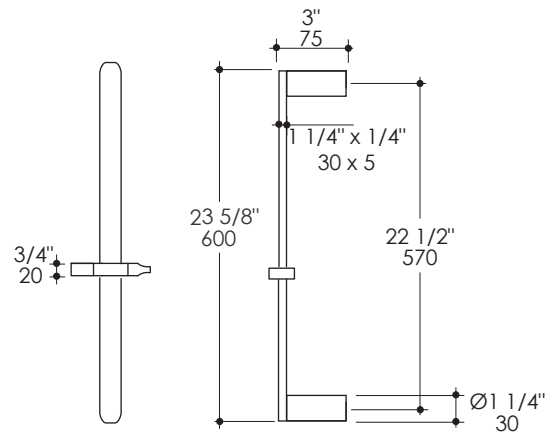

Tre Shower Rail Item #2875

Features:

- Wall-mount rounded rectangle rail with hook for hand-held shower head
- Knob to adjust height and direction of hook
- Shower head and intake sold separately

Recommended Accessories:

- Item #2861: Hand-held shower head with 59" flexible hose
- Item #2873: Water intake

Finish Options:

CR - Polished Chrome

Product Specifications:

Notes:

Drawings provided herein are meant to give the user an idea of the product and are not made to scale. The size in inches is rounded up to the nearest 1/16".